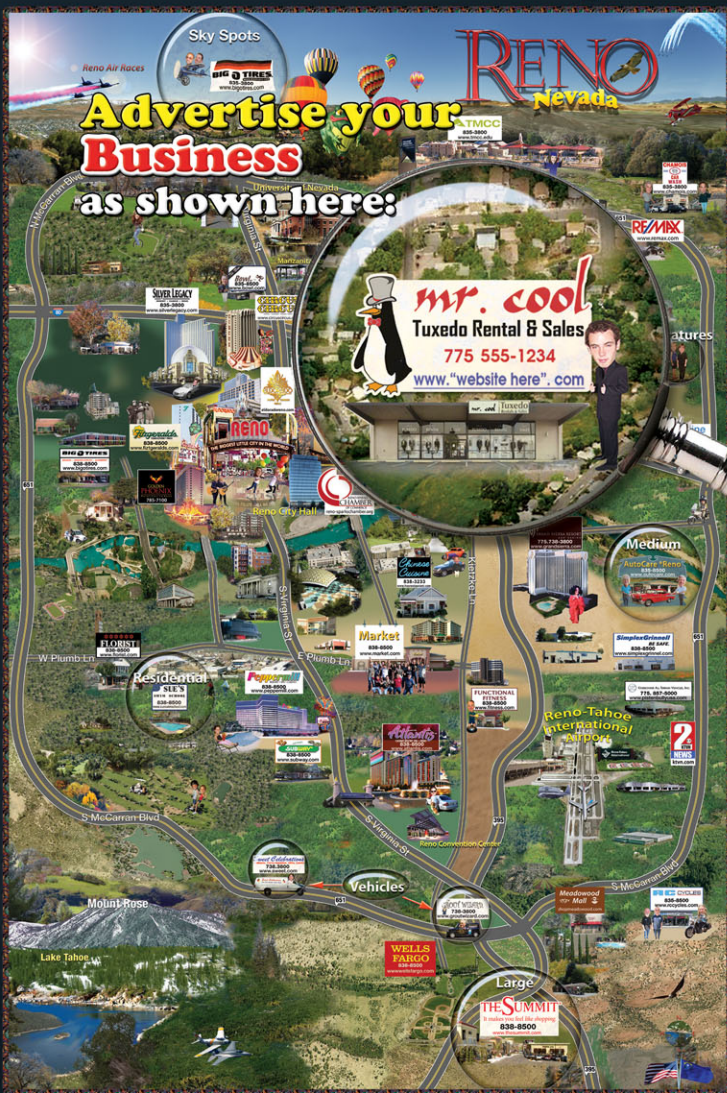

# Put your business On the Map!

Reno/Sparks  
Caricature  
Map

\*Sponsored by The Reno-Sparks Chamber of Commerce

[www.siliconmaps.com/Reno](http://www.siliconmaps.com/Reno)

- Promote your business
- Map to be featured at Reno International Airport
- 10,000 posters distributed in Reno-Sparks to locals and tourists
- Displayed by hundreds of local businesses
- One low price for years of advertising

# ARE YOU ON THE MAP?

*Reserve your space now! Reno/Sparks Caricature Map*

★ Fun!    ★ Informative!    ★ Displayed for years!

- Over 10,000 Posters *Printed*
- *Distributed & Displayed* by 100+ local businesses
- Promoted by Reno/Sparks Chamber of Commerce
- Featured at Reno-Tahoe Int'l Airport → *Over 5 Million Passengers Annually*
- Placemats available to Reno restaurants
- Feature *your business* and *your caricature* photo
- Be part of the Who's Who of Reno/Sparks business
- All logos linked online [www.siliconmaps.com/Reno](http://www.siliconmaps.com/Reno)