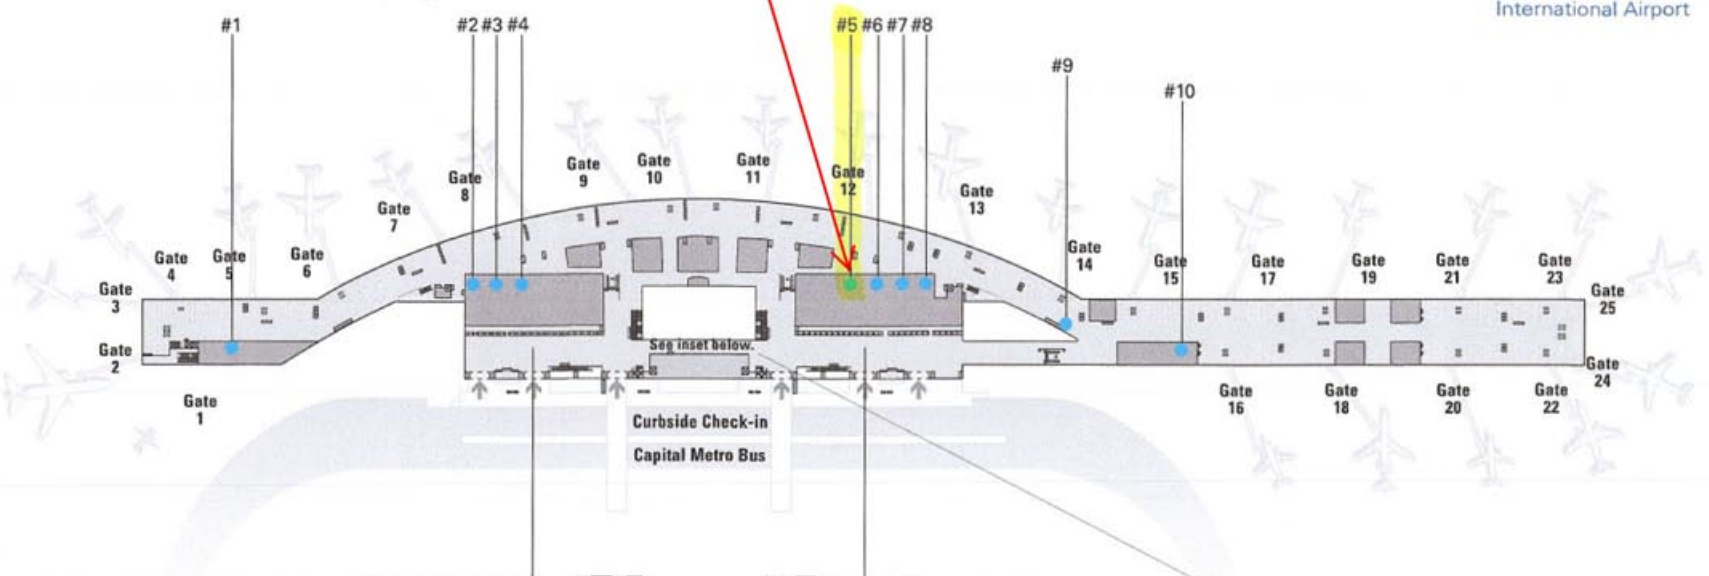

AUSTIN-BERGSTROM INTERNATIONAL AIRPORT

CONCOURSE

40" wide x 60" high
Wall-mounted Backlit Displays

SILICON HILLS MAP
6/1/08 to 12/31/08

Sign 1

Austin-Bergstrom
International Airport

G A T E S	
Airlines	Gates
Express Jet	1 & 4
Aeromexico	2
Northwest Airlines	3
Delta Air Lines	5 & 6
Southwest Airlines	7 to 12
American Airlines	13, 14, 15, 17, 23
Continental Airlines	16, 18 & 22
JetBlue Airways	19
US Airways	20
United Airlines	21 & 23
Frontier Airlines	24
Midwest Airlines	24

Airline Ticket Counters

- Southwest Airlines
- Delta Air Lines
- Northwest Airlines
- Aeromexico
- Express Jet Airlines

Rental Cars

Parking Garage
Rental Cars Only (Level 3)

Airline Ticket Counters

- American Airlines
- Continental Airlines
- United Airlines
- US Airways
- JetBlue Airways
- Frontier Airlines
- Midwest Airlines