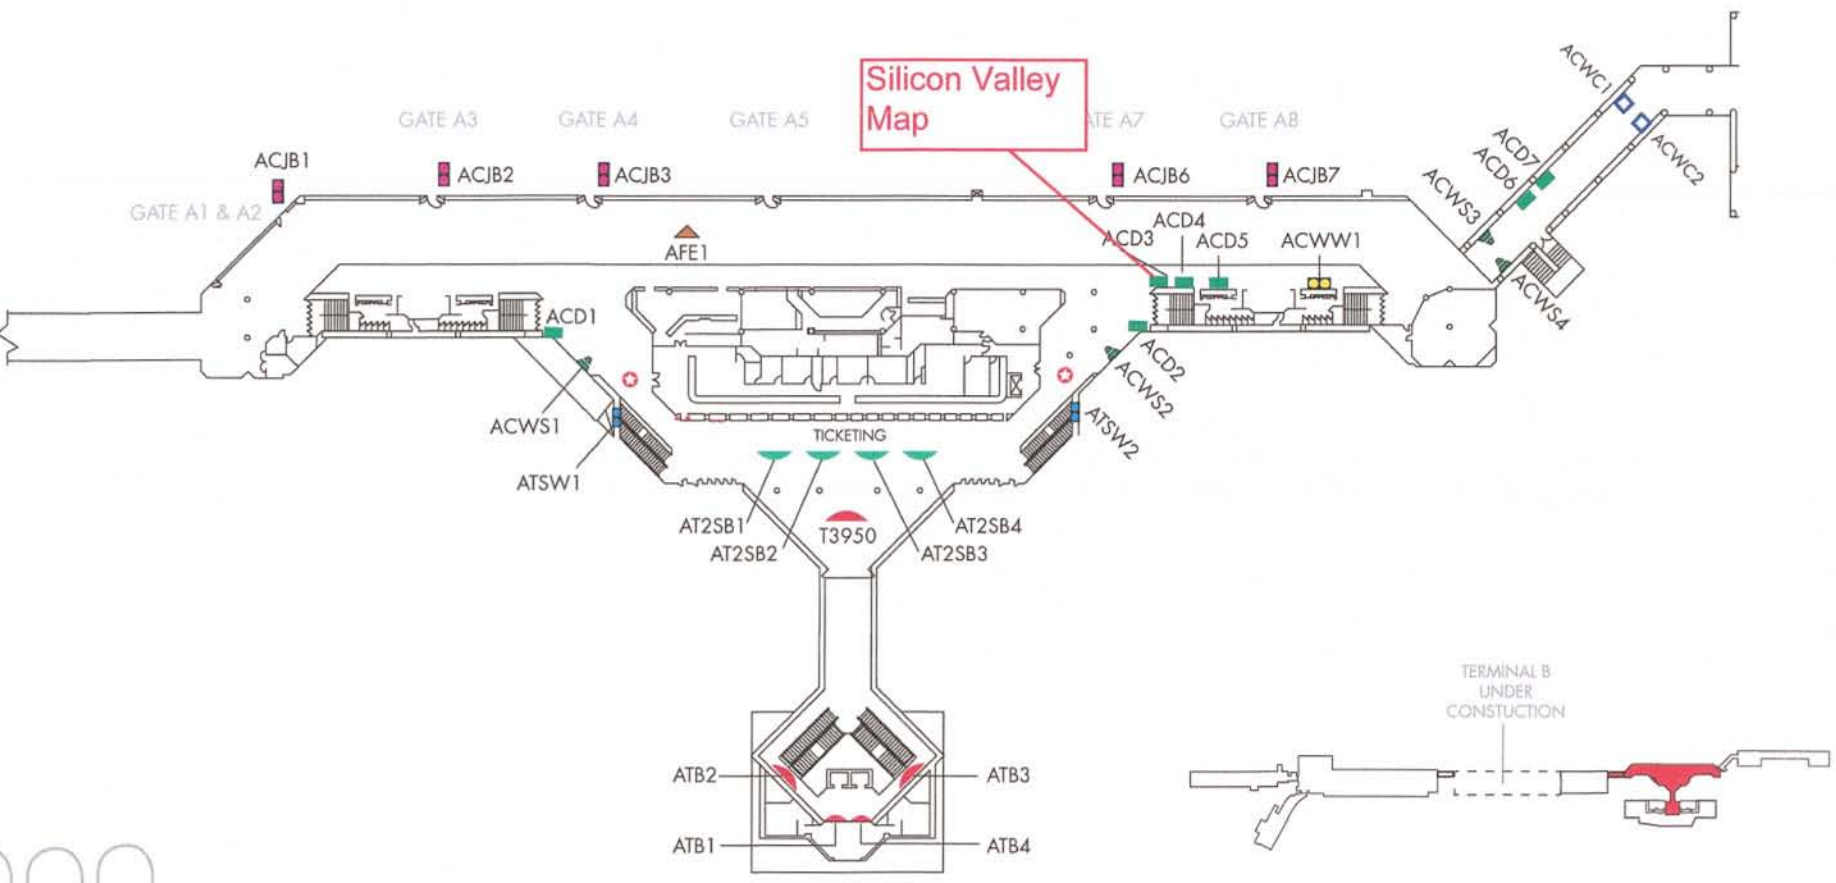

Sign 1

| DISPLAY LEGEND | |
|----------------|------------------|
| | Diorama |
| | Wall Spectacular |
| | Wall Wrap |
| | Soffit Wrap |
| | Jet Bridge Wrap |
| | Window Cling |
| | Banner |
| | 2-Sided Banner |
| | Floor Exhibit |
| | Security |

AIRLINES: Mexicana, Southwest

Sign 2

DISPLAY LEGEND

- Diorama
- Wall Wrap
- ★ Security

AIRLINES: Alaska Airlines, Continental Airlines, Delta Airlines, Frontier Airlines, Horizon Air, Jetblue Airlines, United Airlines, US Airways