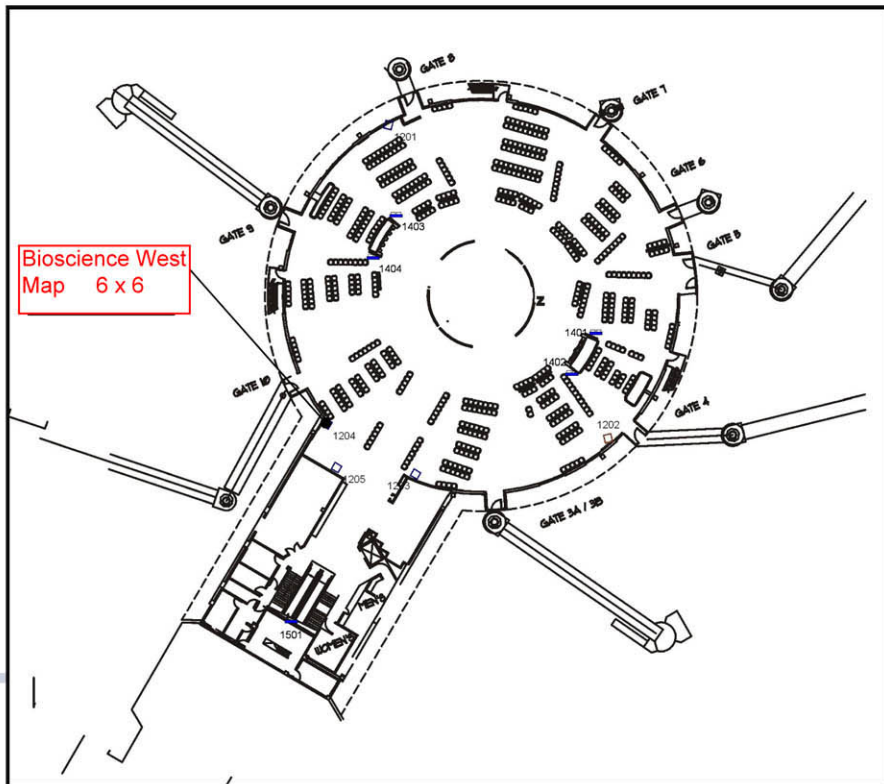

Sign 1, terminal 1

I	Diorama
II	AAU
□	6'x6'
■	6'x12'
▭	Spectacular
△	Vertical Spectacular
■	Lightbag
W	Wall Wrap
B	Business First
■	6'x12' Hollywood Spectacular
P	Prestige Digital Network
▭	Digital Fresco
⊖	Digital Welcome Center
B	Banner
EXH	Exhibit
⌚	Clock
P	Courtesy Phone Center
•	PowerPole
⊙	Stanchion Belts & Panels
■	Security Bin
■	Air Train
▭	Exterior
▭	JetBridge

Sign 2, terminal 2

I	Diorama
II	AAU
□	6'x6'
■	6'x12'
▭	Spectacular
△	Vertical Spectacular
■	Lightbag
W	Wall Wrap
B	Business First
■	6'x12' Hollywood Spectacular
P	Prestige Digital Network
▭	Digital Fresco
⊖	Digital Welcome Center
B	Banner
⊖	Exhibit
⊖	Clock
P	Courtesy Phone Center
•	PowerPole
⊖	Stanchion Belts & Panels
■	Security Bin
■	Air Train
▭	Exterior
▭	JetBridge