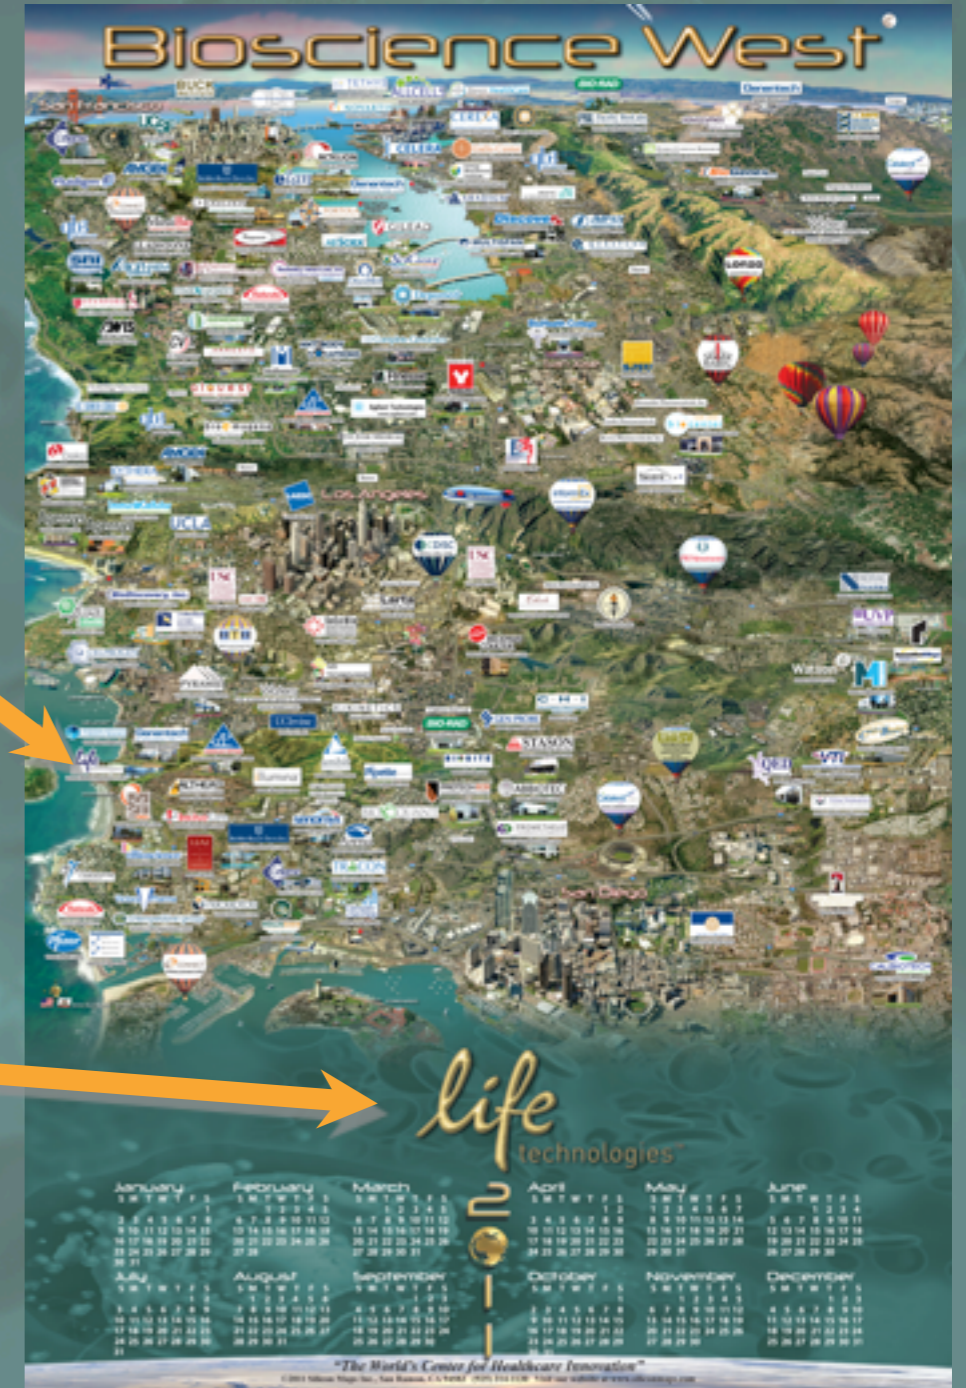

20" x 30" Promotional Poster