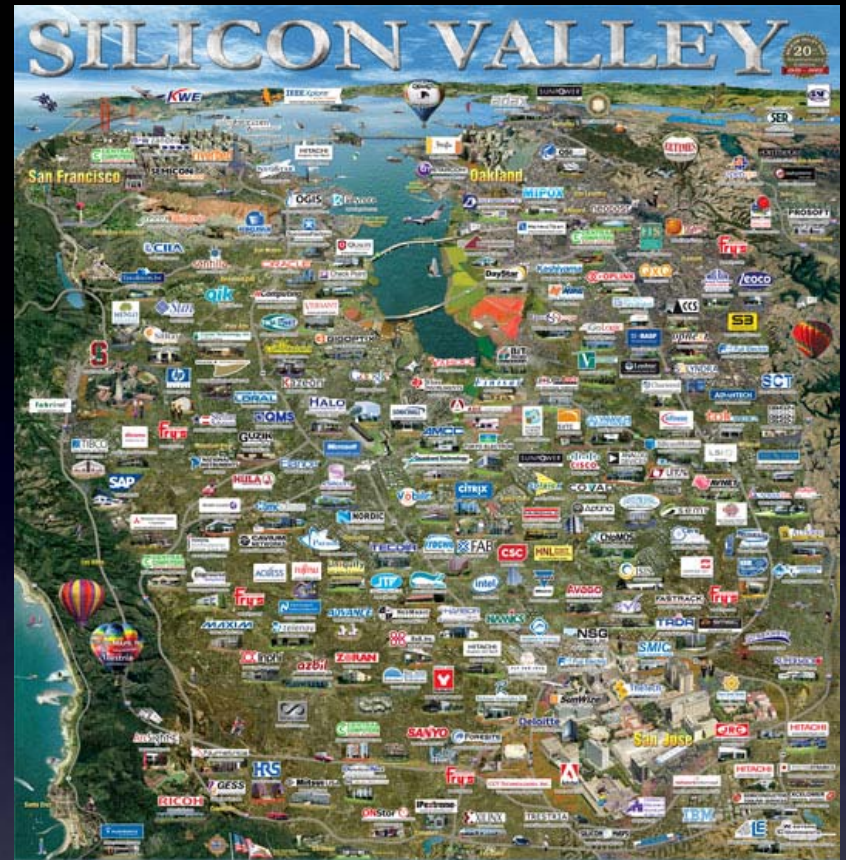

It's Time to Put Your Company on **The Map.**

Contact:

krystal.woodworth@siliconvalleymap.com

(408) 268-6988

custom imprint here

Visible from 20 feet away

January S M T W T F S 1 2 3 4 5 6 7 8 9 10 11 12 13 14 15 16 17 18 19 20 21 22 23 24 25 26 27 28 29 30 31	February S M T W T F S 1 2 3 4 5 6 7 8 9 10 11 12 13 14 15 16 17 18 19 20 21 22 23 24 25 26 27 28	March S M T W T F S 1 2 3 4 5 6 7 8 9 10 11 12 13 14 15 16 17 18 19 20 21 22 23 24 25 26 27 28 29 30 31	April S M T W T F S 1 2 3 4 5 6 7 8 9 10 11 12 13 14 15 16 17 18 19 20 21 22 23 24 25 26 27 28 29 30	May S M T W T F S 1 2 3 4 5 6 7 8 9 10 11 12 13 14 15 16 17 18 19 20 21 22 23 24 25 26 27 28 29 30 31	June S M T W T F S 1 2 3 4 5 6 7 8 9 10 11 12 13 14 15 16 17 18 19 20 21 22 23 24 25 26 27 28 29 30
July S M T W T F S 1 2 3 4 5 6 7 8 9 10 11 12 13 14 15 16 17 18 19 20 21 22 23 24 25 26 27 28 29 30 31	August S M T W T F S 1 2 3 4 5 6 7 8 9 10 11 12 13 14 15 16 17 18 19 20 21 22 23 24 25 26 27 28 29 30 31	September S M T W T F S 1 2 3 4 5 6 7 8 9 10 11 12 13 14 15 16 17 18 19 20 21 22 23 24 25 26 27 28 29 30	October S M T W T F S 1 2 3 4 5 6 7 8 9 10 11 12 13 14 15 16 17 18 19 20 21 22 23 24 25 26 27 28 29 30 31	November S M T W T F S 1 2 3 4 5 6 7 8 9 10 11 12 13 14 15 16 17 18 19 20 21 22 23 24 25 26 27 28 29 30	December S M T W T F S 1 2 3 4 5 6 7 8 9 10 11 12 13 14 15 16 17 18 19 20 21 22 23 24 25 26 27 28 29 30 31