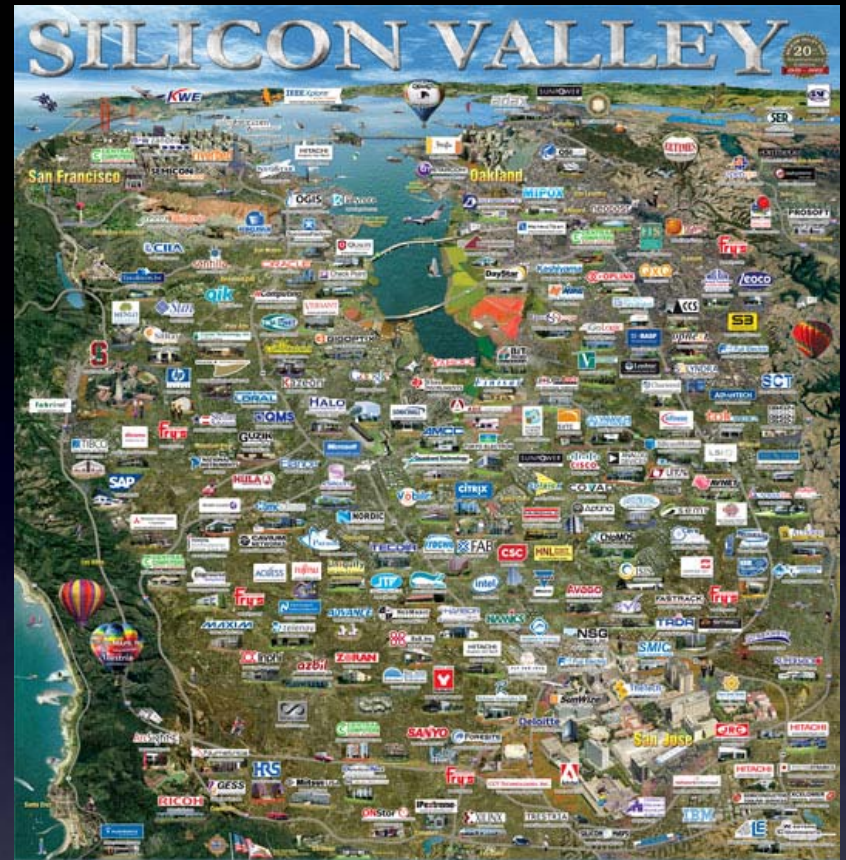

It's Time to Put Your Company on **The Map.**

Contact:

krystal.woodworth@siliconvalleymap.com

(408) 268-6988

custom imprint here

Visible from 20 feet away

	January S M T W T F S 1 2 3 4 5 6 7 8 9 10 11 12 13 14 15 16 17 18 19 20 21 22 23 24 25 26 27 28 29 30 31		February S M T W T F S 1 2 3 4 5 6 7 8 9 10 11 12 13 14 15 16 17 18 19 20 21 22 23 24 25 26 27 28		March S M T W T F S 1 2 3 4 5 6 7 8 9 10 11 12 13 14 15 16 17 18 19 20 21 22 23 24 25 26 27 28 29 30 31		April S M T W T F S 1 2 3 4 5 6 7 8 9 10 11 12 13 14 15 16 17 18 19 20 21 22 23 24 25 26 27 28 29 30		May S M T W T F S 1 2 3 4 5 6 7 8 9 10 11 12 13 14 15 16 17 18 19 20 21 22 23 24 25 26 27 28 29 30 31		June S M T W T F S 1 2 3 4 5 6 7 8 9 10 11 12 13 14 15 16 17 18 19 20 21 22 23 24 25 26 27 28 29 30
	July S M T W T F S 1 2 3 4 5 6 7 8 9 10 11 12 13 14 15 16 17 18 19 20 21 22 23 24 25 26 27 28 29 30 31		August S M T W T F S 1 2 3 4 5 6 7 8 9 10 11 12 13 14 15 16 17 18 19 20 21 22 23 24 25 26 27 28 29 30 31		September S M T W T F S 1 2 3 4 5 6 7 8 9 10 11 12 13 14 15 16 17 18 19 20 21 22 23 24 25 26 27 28 29 30		October S M T W T F S 1 2 3 4 5 6 7 8 9 10 11 12 13 14 15 16 17 18 19 20 21 22 23 24 25 26 27 28 29 30 31		November S M T W T F S 1 2 3 4 5 6 7 8 9 10 11 12 13 14 15 16 17 18 19 20 21 22 23 24 25 26 27 28 29 30		December S M T W T F S 1 2 3 4 5 6 7 8 9 10 11 12 13 14 15 16 17 18 19 20 21 22 23 24 25 26 27 28 29 30 31